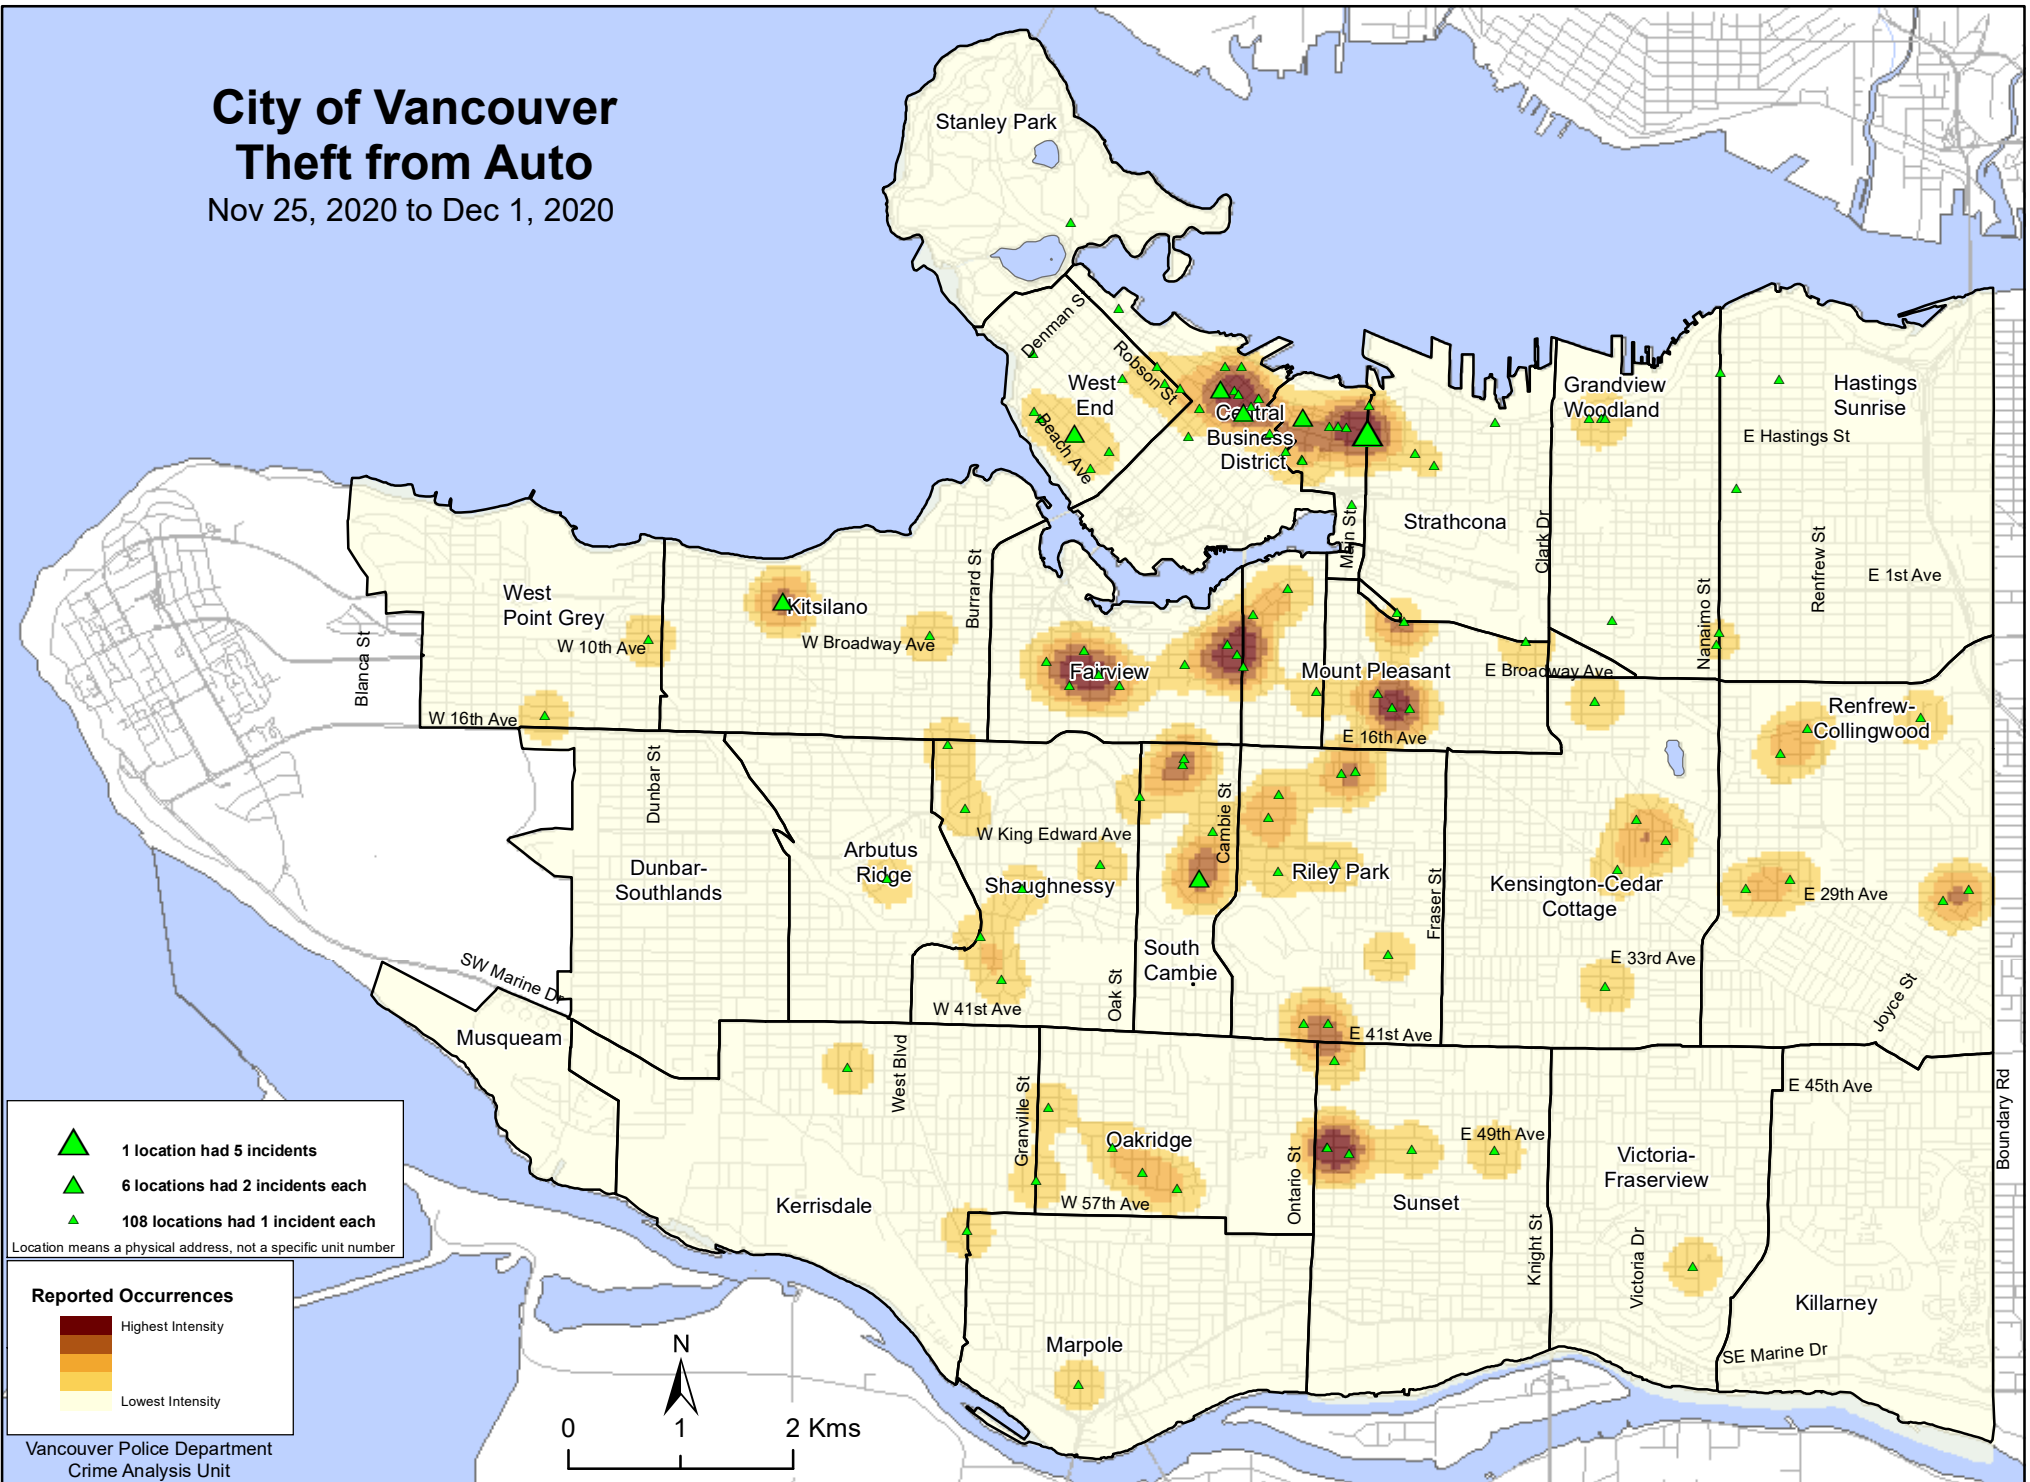

# City of Vancouver Theft from Auto

Nov 25, 2020 to Dec 1, 2020

▲ 1 location had 5 incidents  
▲ 6 locations had 2 incidents each  
▲ 108 locations had 1 incident each  
 Location means a physical address, not a specific unit number

Vancouver Police Department  
Crime Analysis Unit