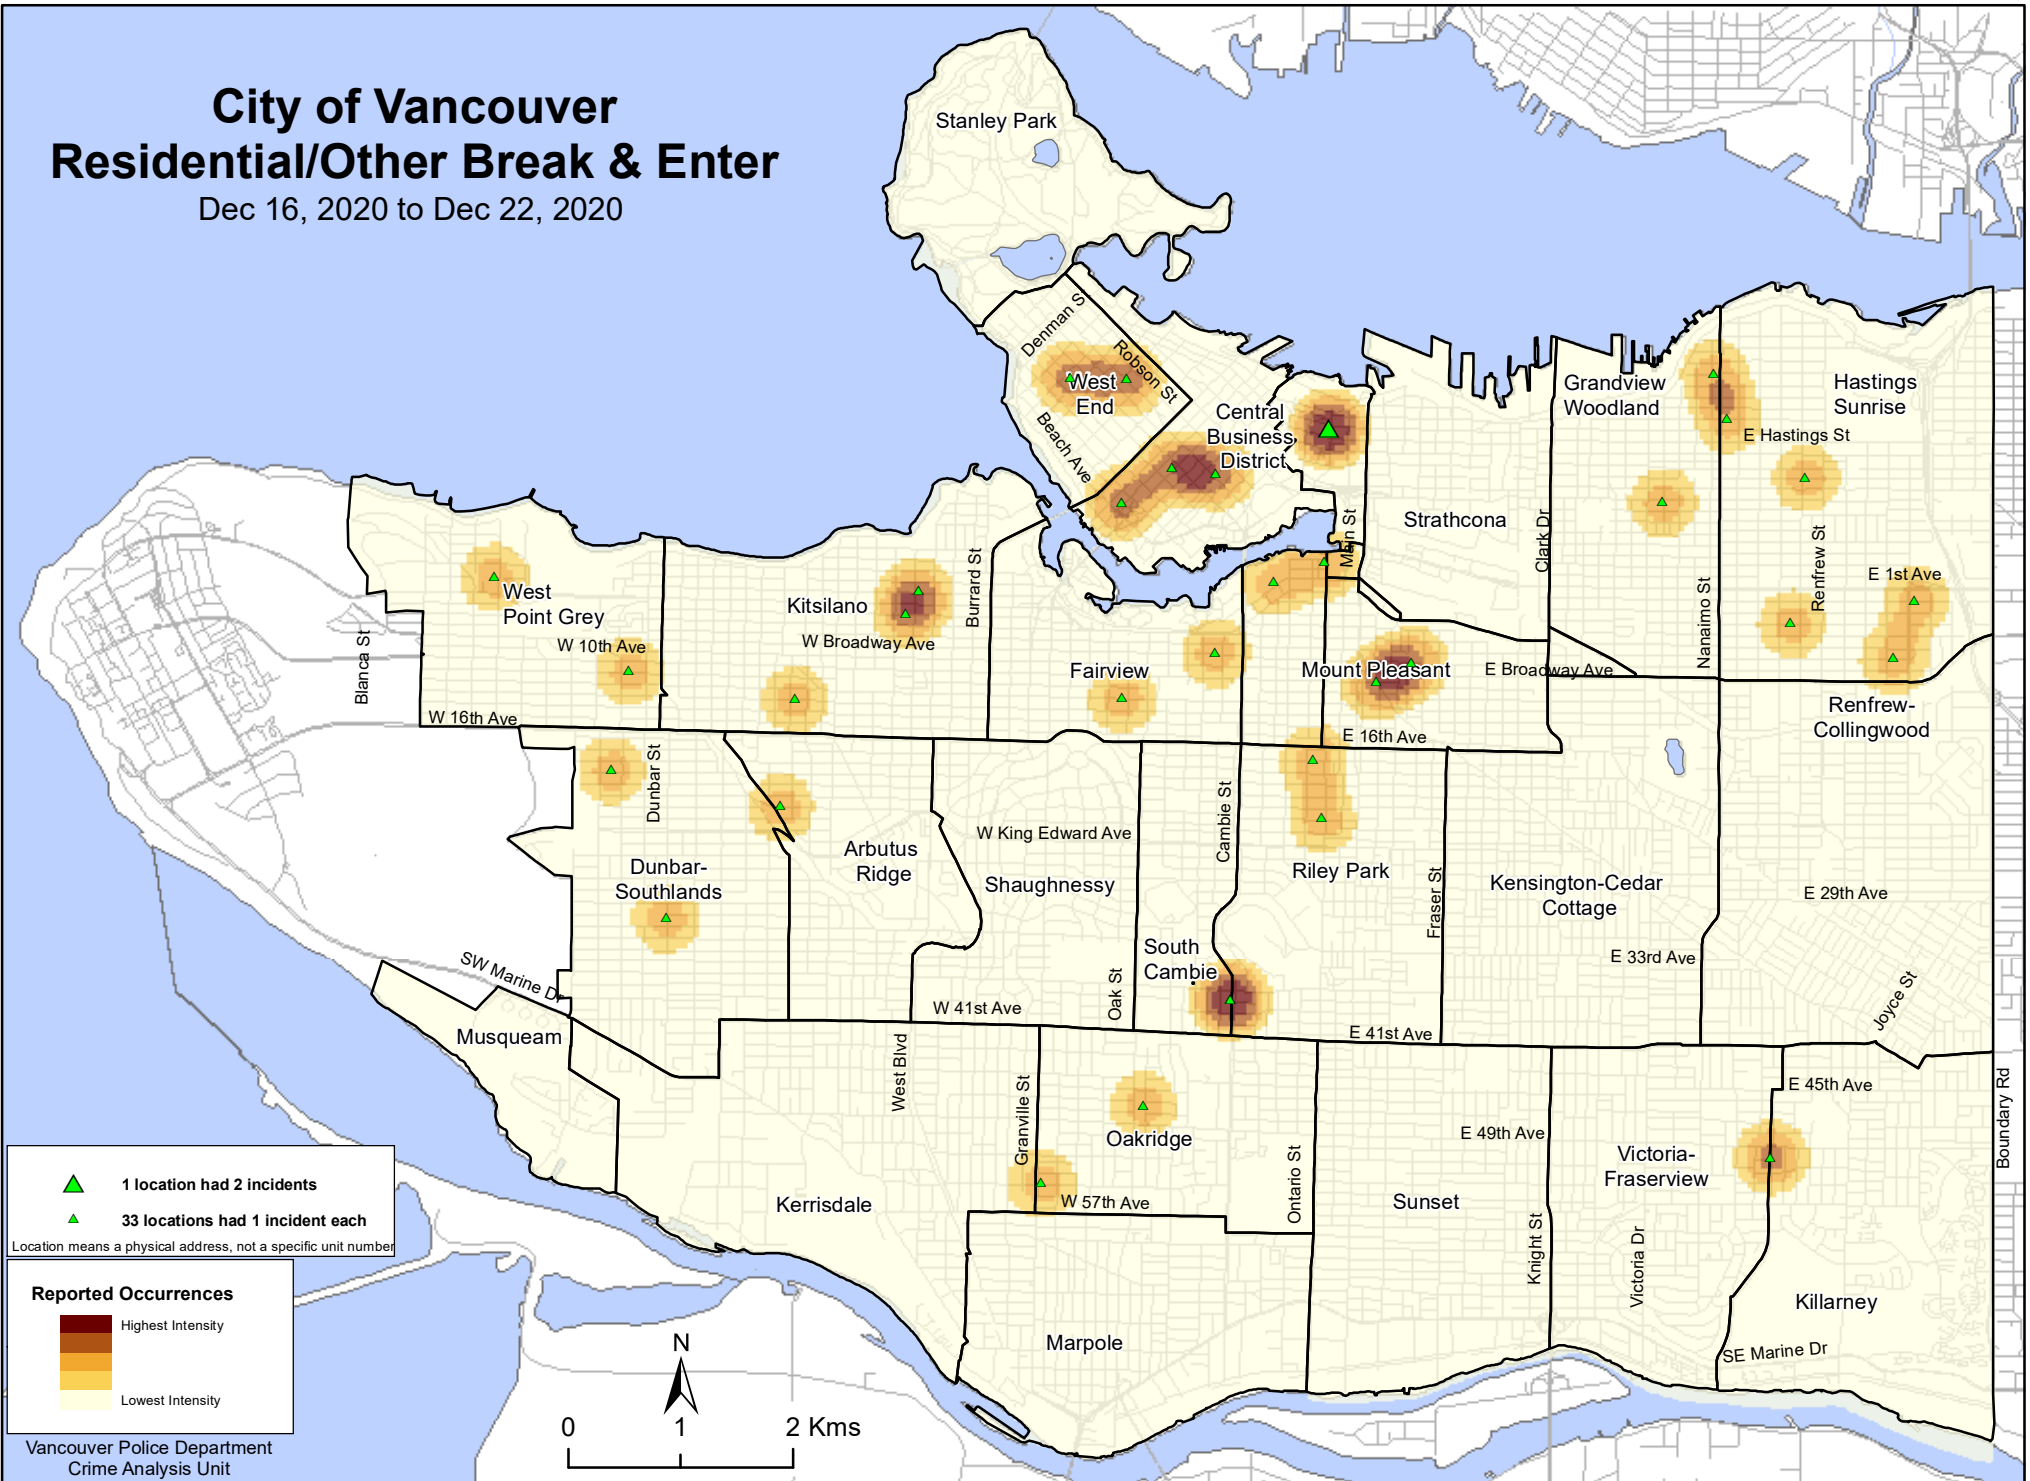

City of Vancouver Residential/Other Break & Enter

Dec 16, 2020 to Dec 22, 2020

▲ 1 location had 2 incidents
▲ 33 locations had 1 incident each
Location means a physical address, not a specific unit number

Reported Occurrences

Highest Intensity

Lowest Intensity

Vancouver Police Department
Crime Analysis Unit