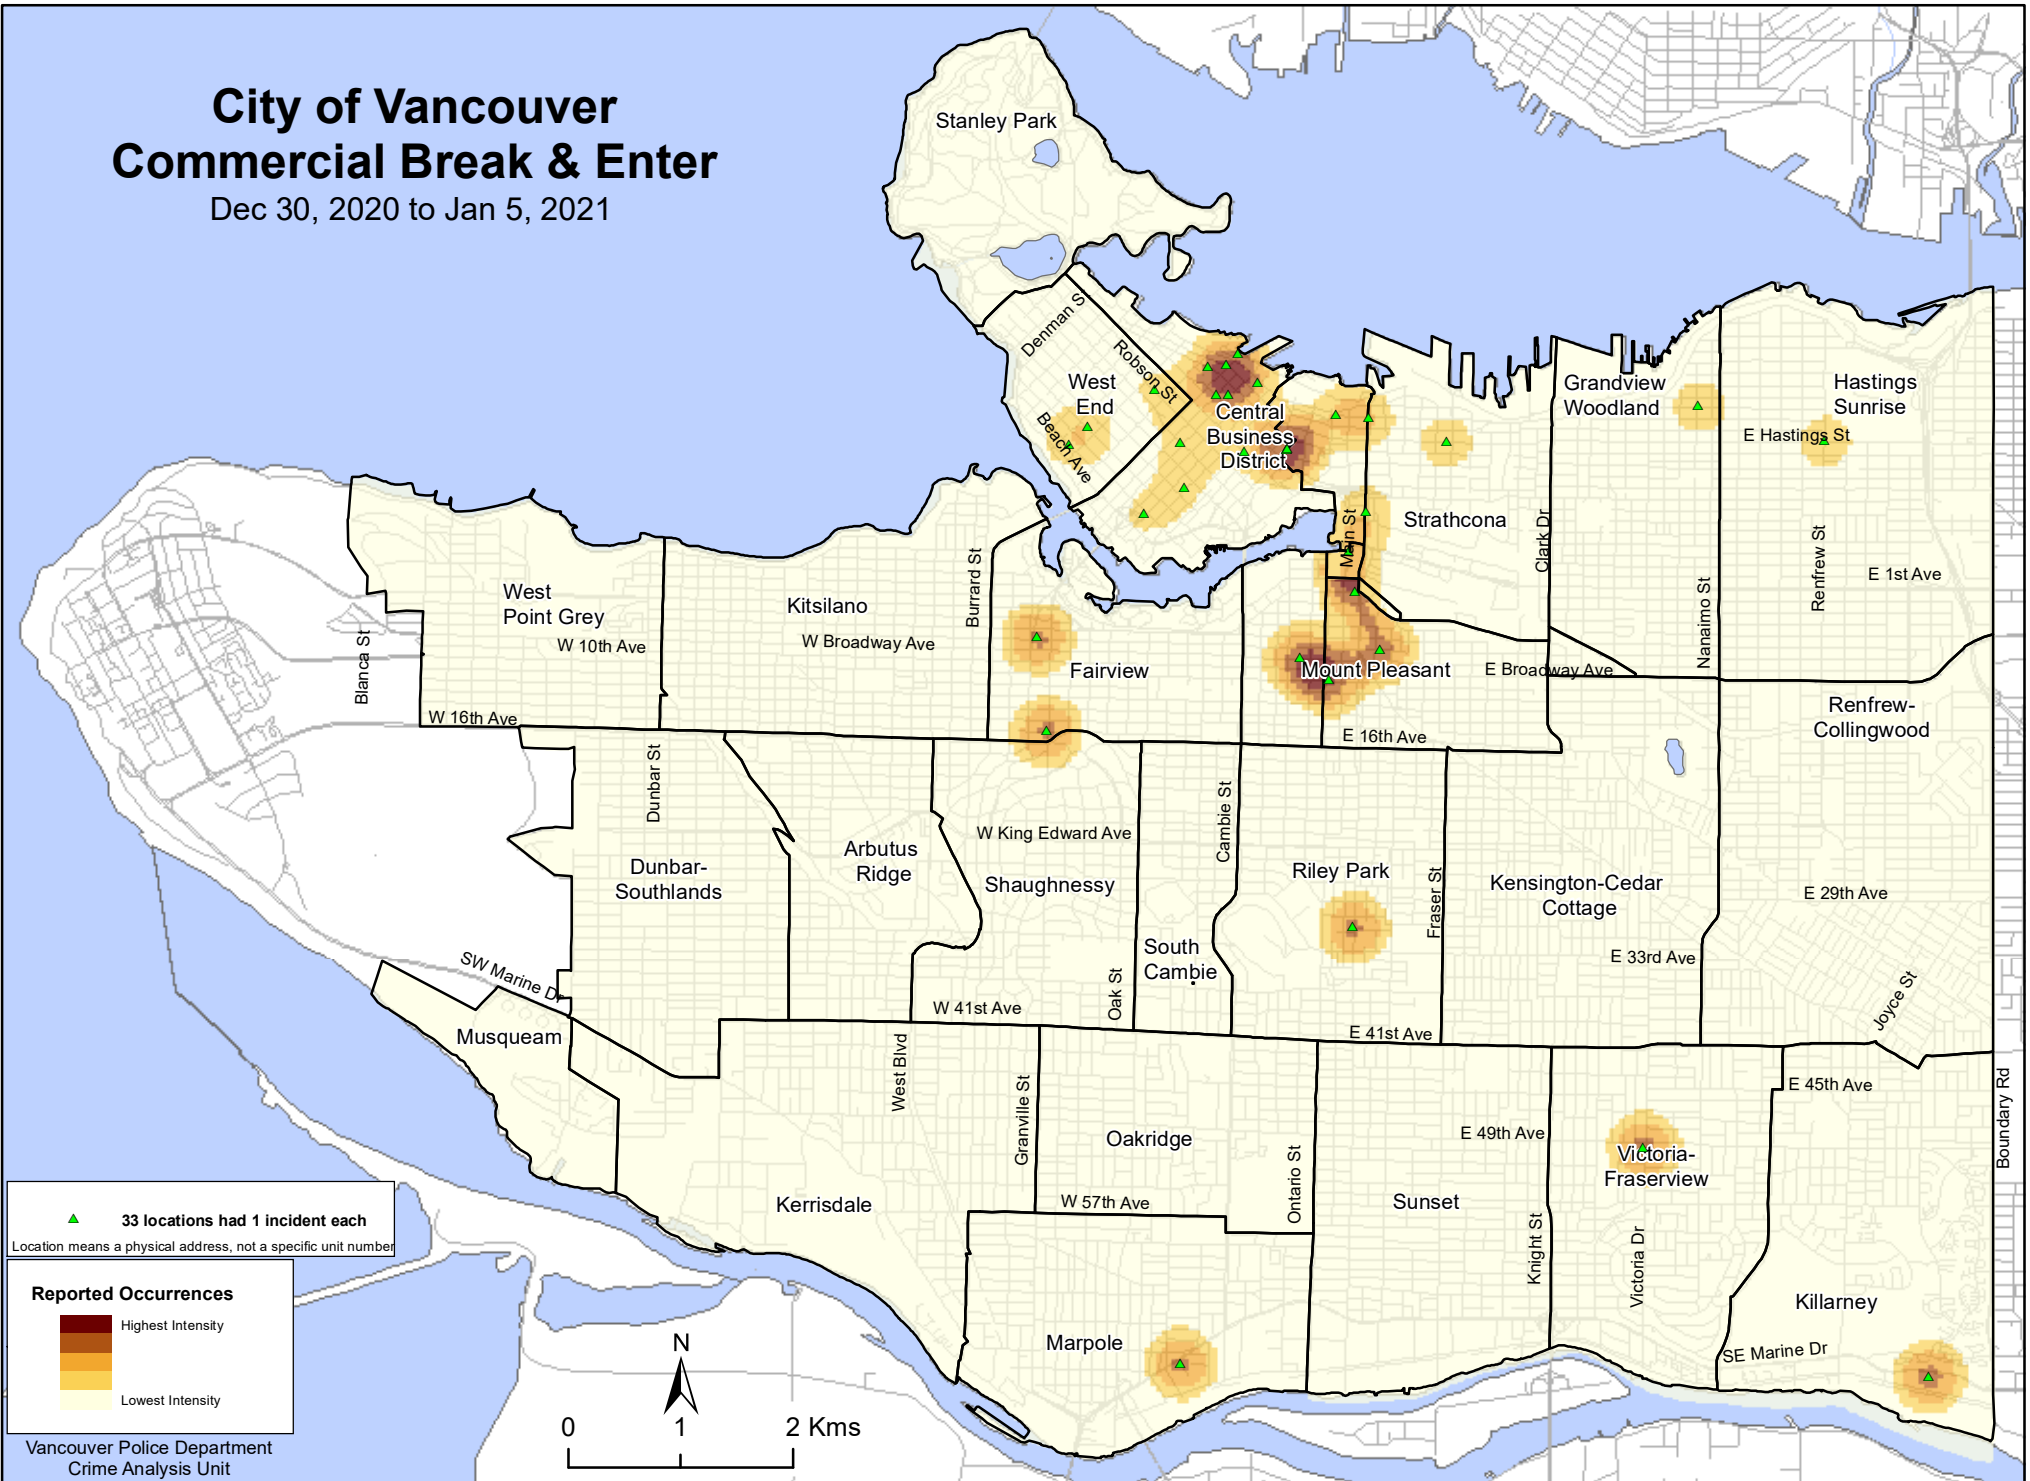

City of Vancouver Commercial Break & Enter

Dec 30, 2020 to Jan 5, 2021

▲ 33 locations had 1 incident each
Location means a physical address, not a specific unit number

Reported Occurrences

	Highest Intensity
	Lowest Intensity

Vancouver Police Department
Crime Analysis Unit