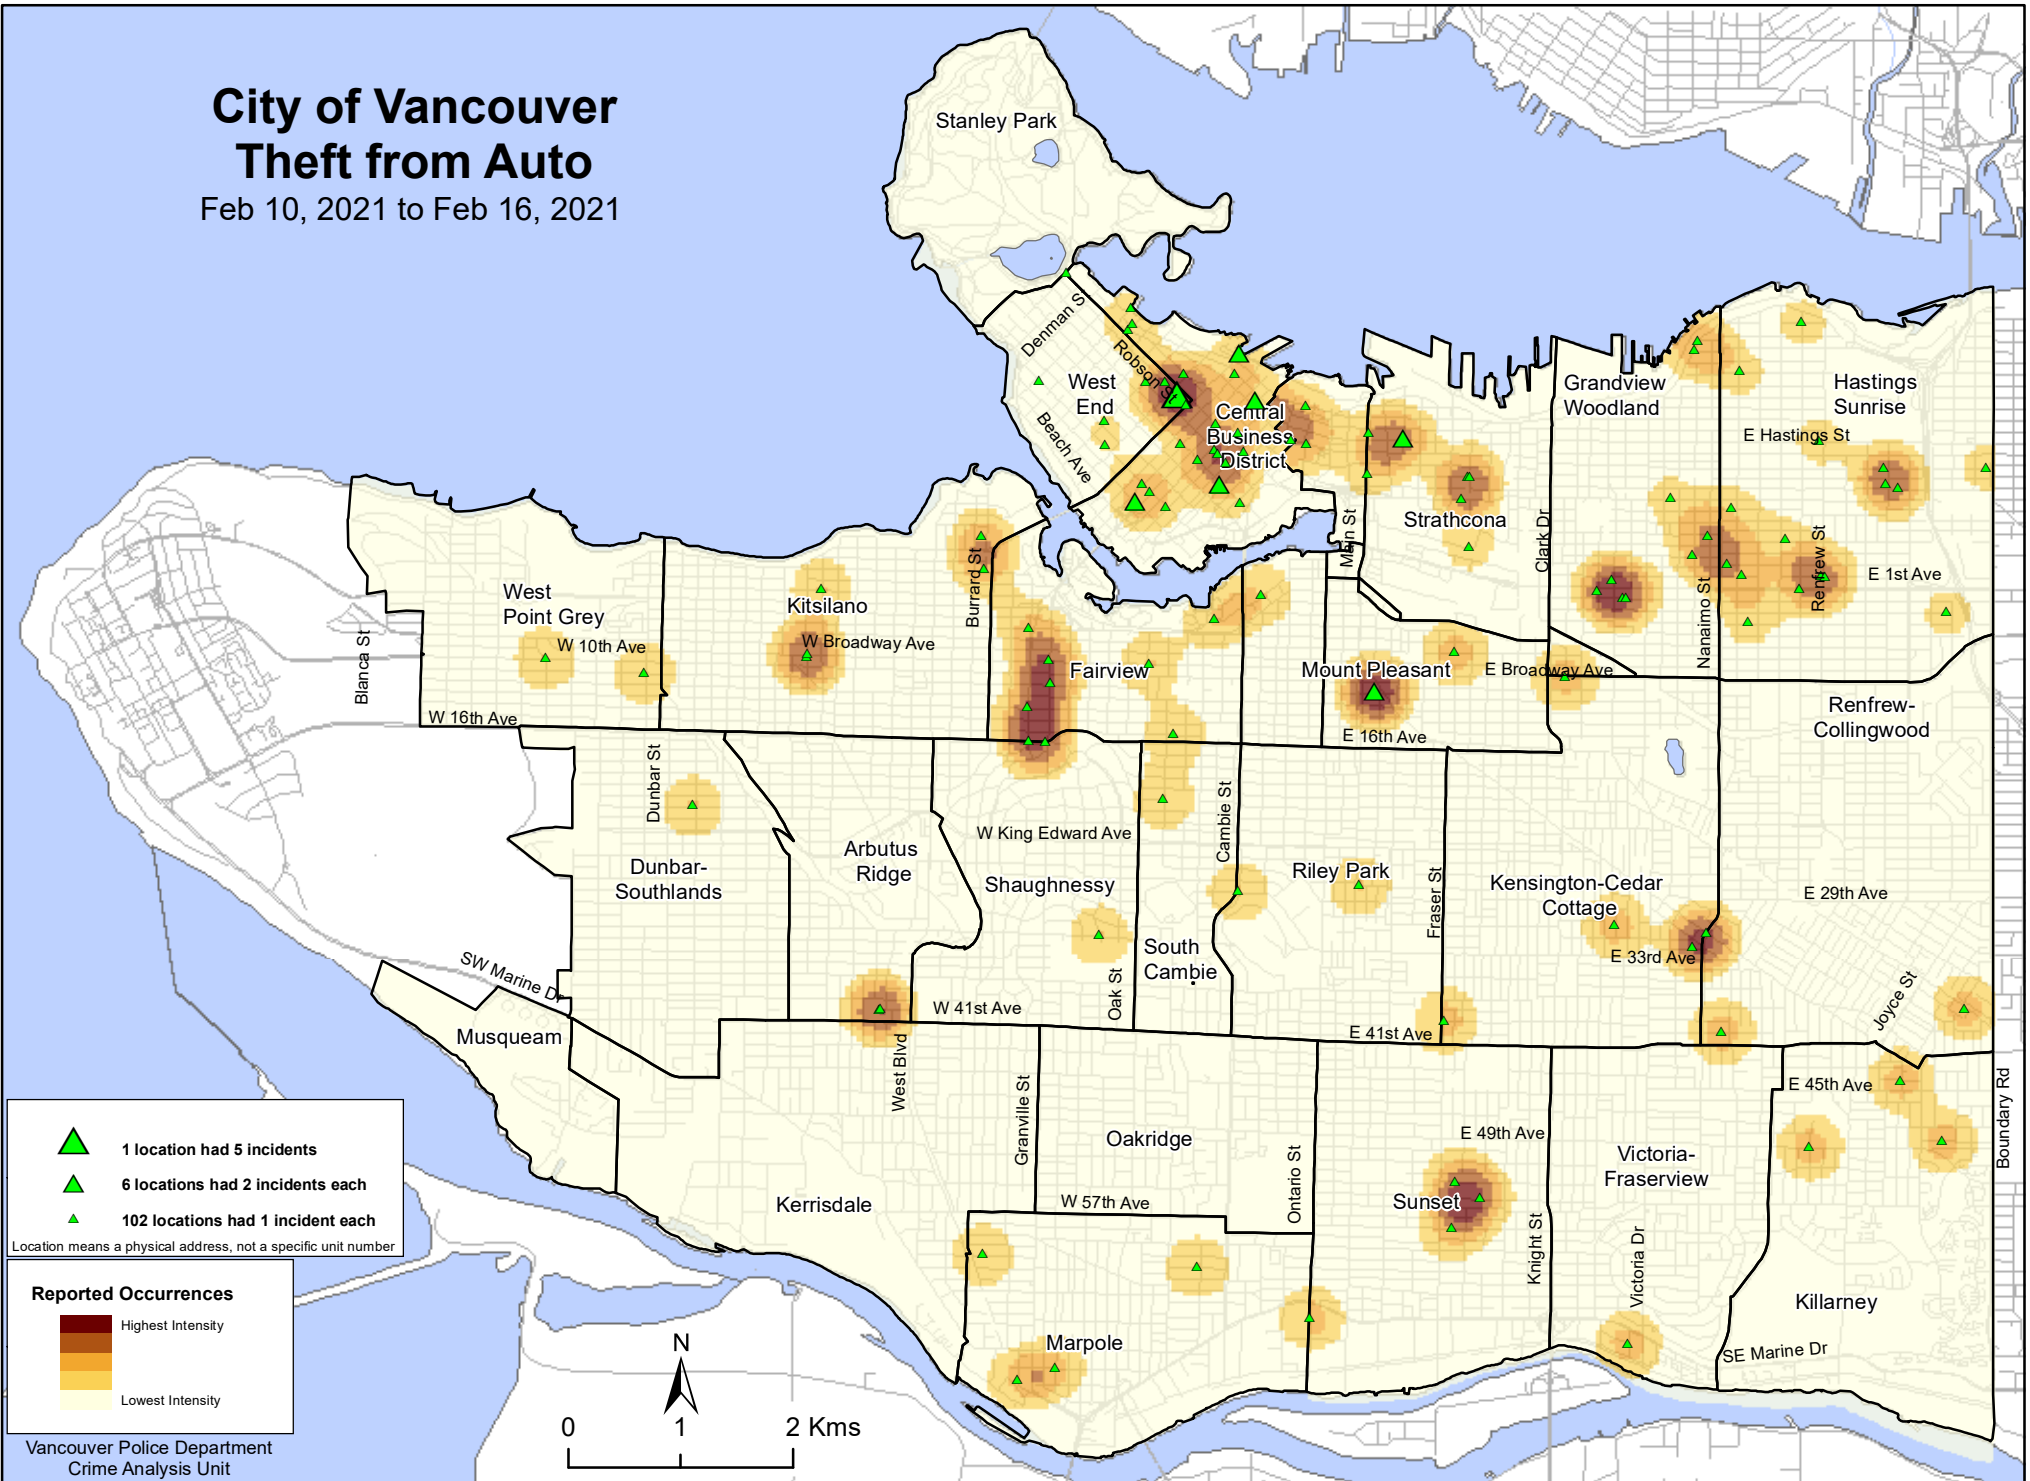

City of Vancouver Theft from Auto

Feb 10, 2021 to Feb 16, 2021

▲ 1 location had 5 incidents
▲ 6 locations had 2 incidents each
▲ 102 locations had 1 incident each
 Location means a physical address, not a specific unit number

Reported Occurrences
 Highest Intensity
 Lowest Intensity

Vancouver Police Department
Crime Analysis Unit