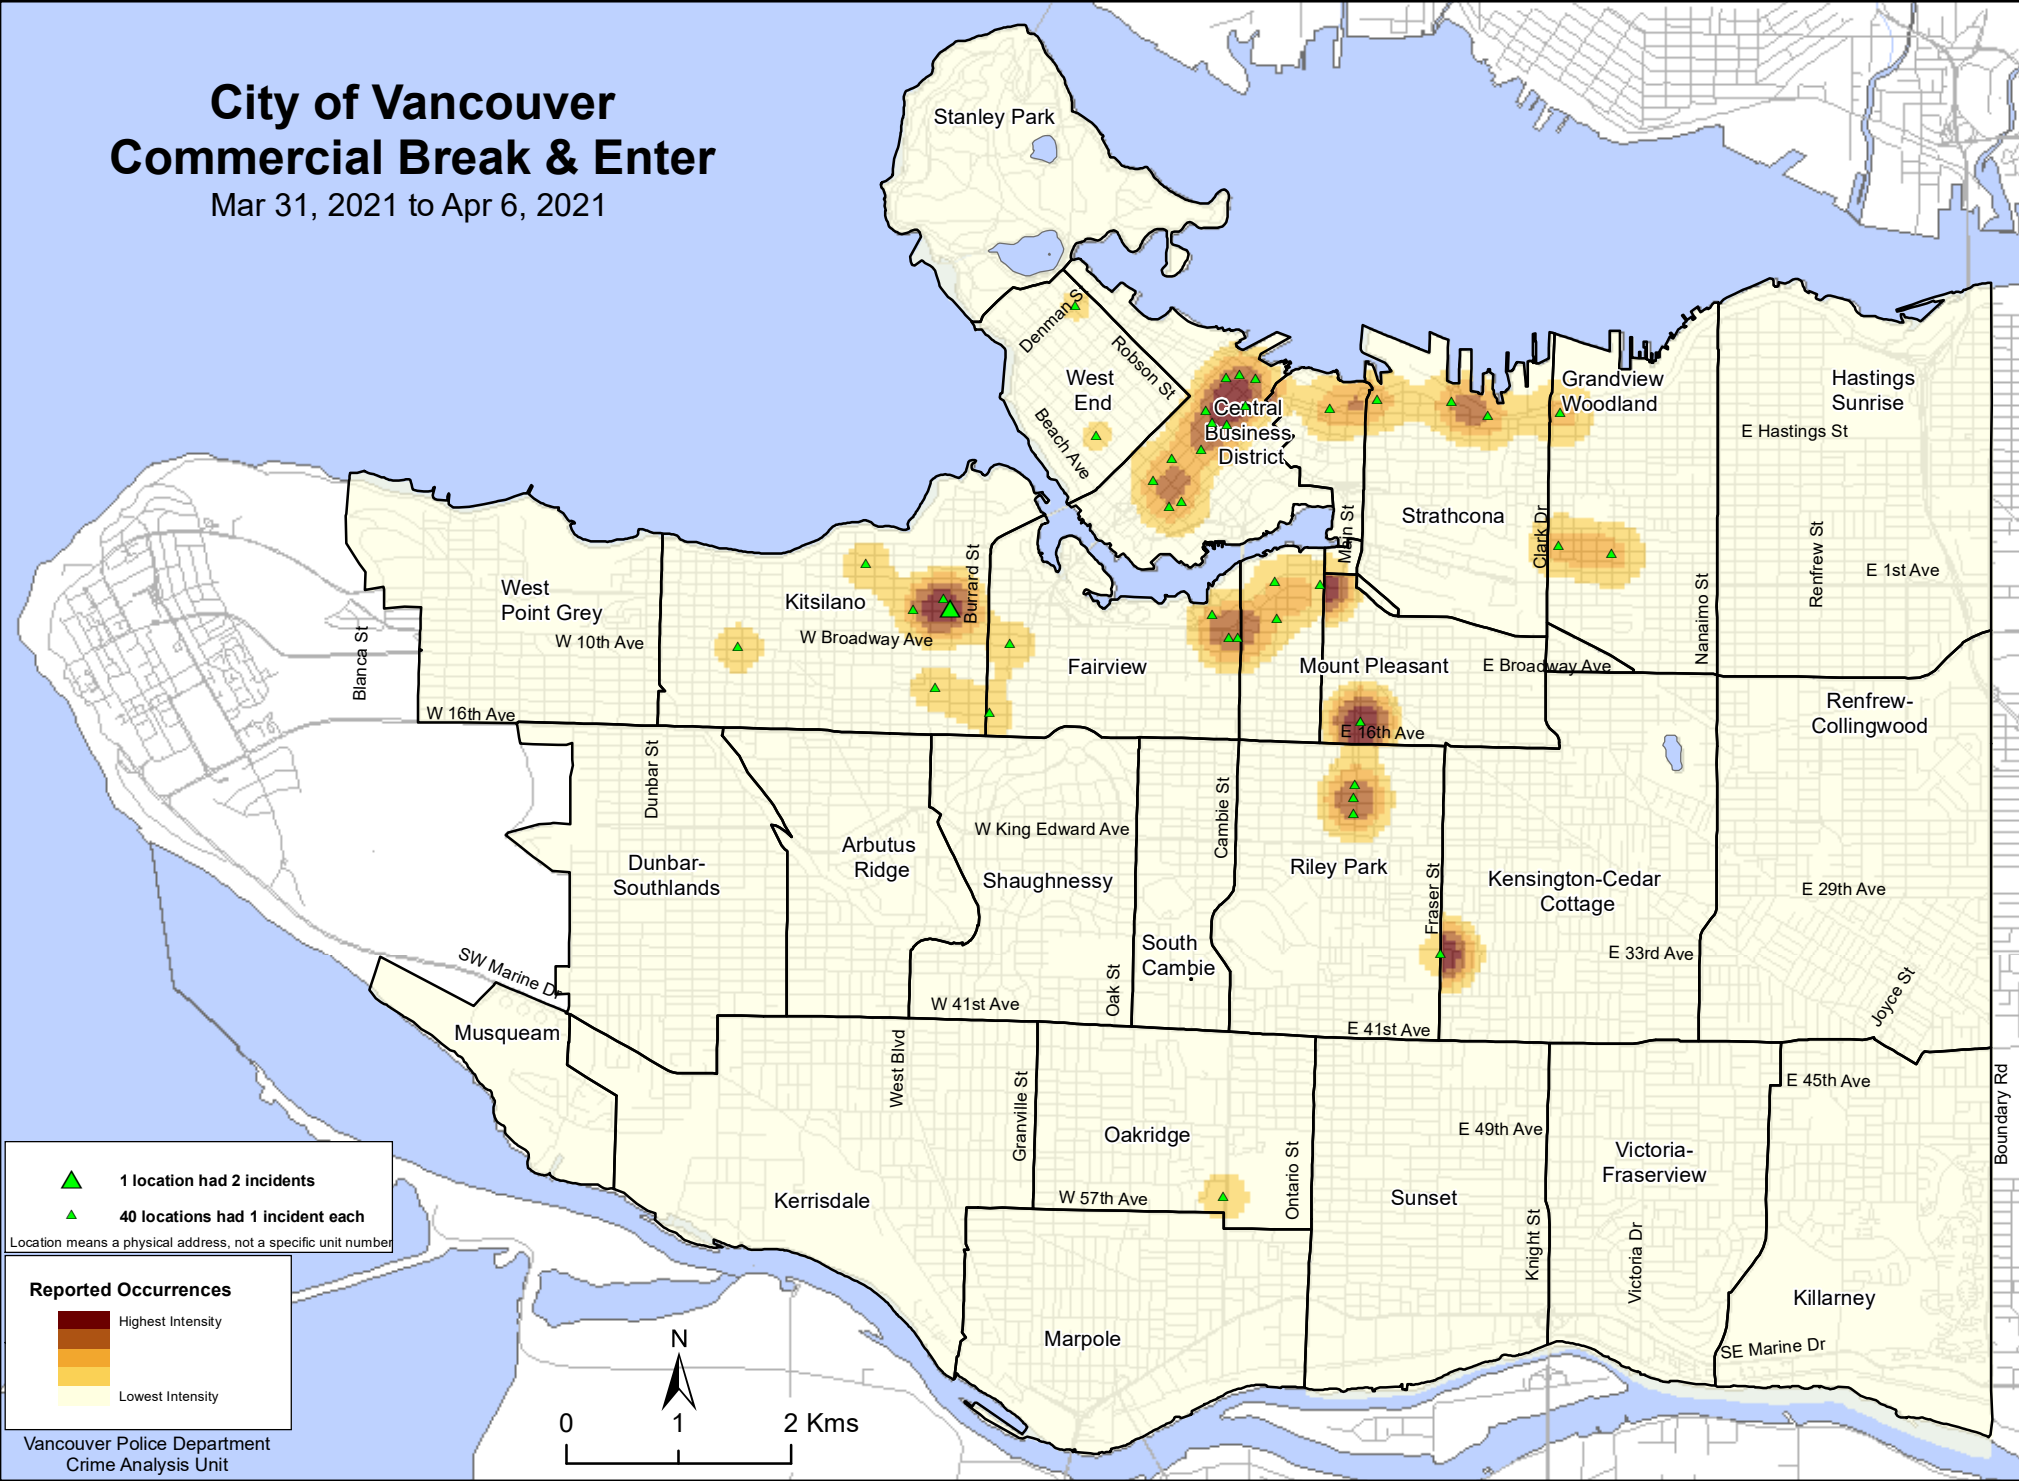

City of Vancouver Commercial Break & Enter

Mar 31, 2021 to Apr 6, 2021

▲ 1 location had 2 incidents
▲ 40 locations had 1 incident each
 Location means a physical address, not a specific unit number

Reported Occurrences