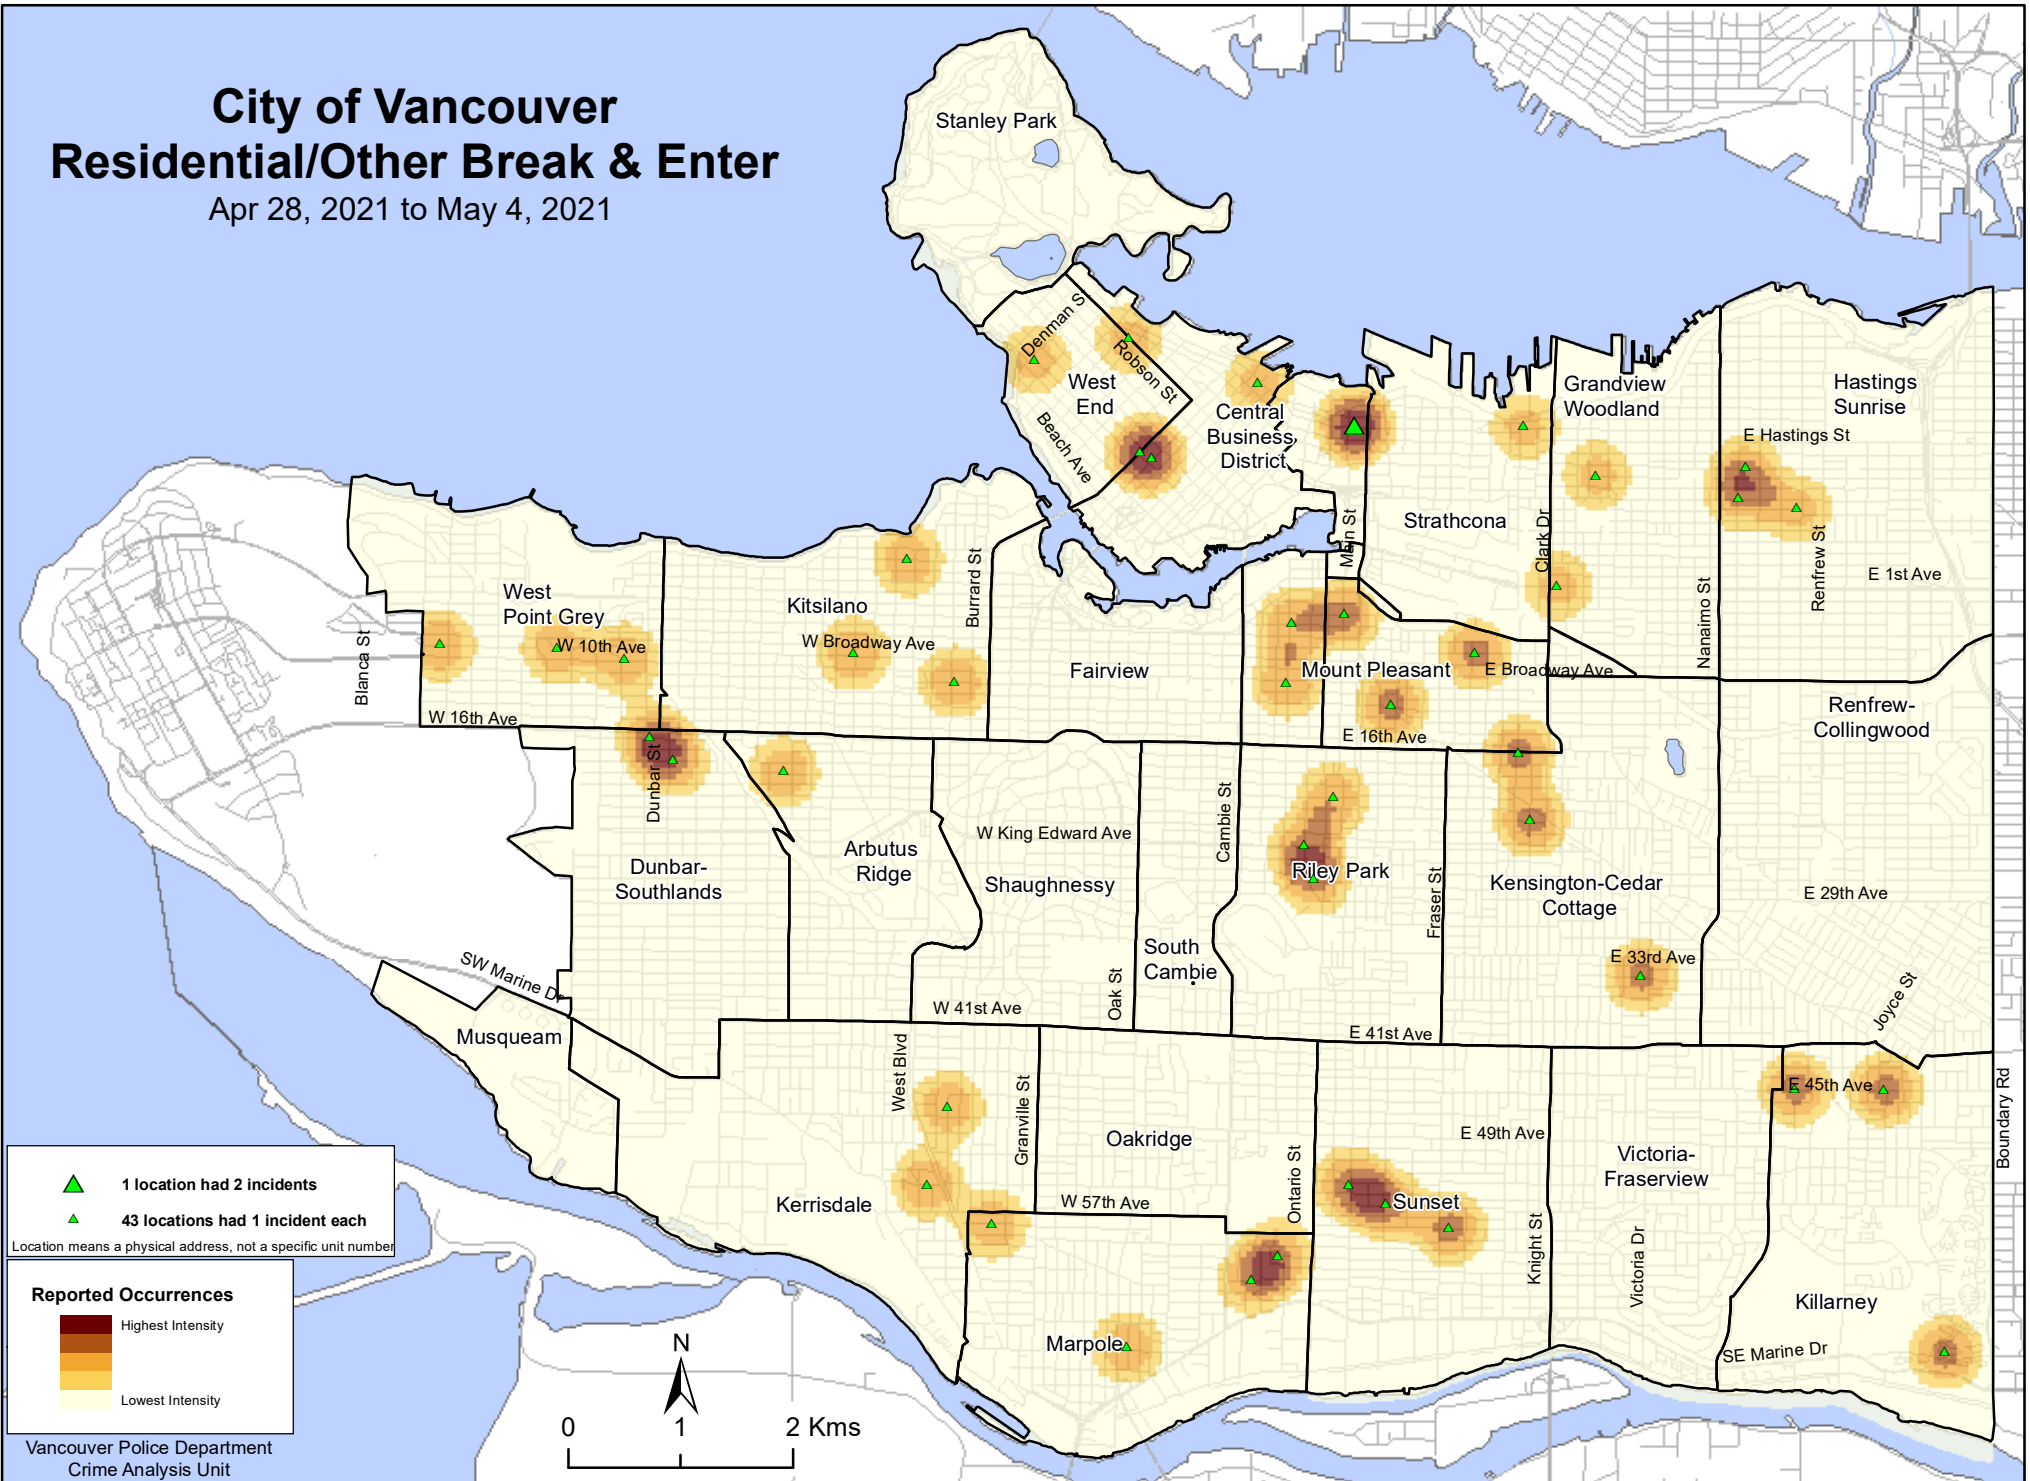

City of Vancouver Residential/Other Break & Enter

Apr 28, 2021 to May 4, 2021

▲ 1 location had 2 incidents
▲ 43 locations had 1 incident each
Location means a physical address, not a specific unit number