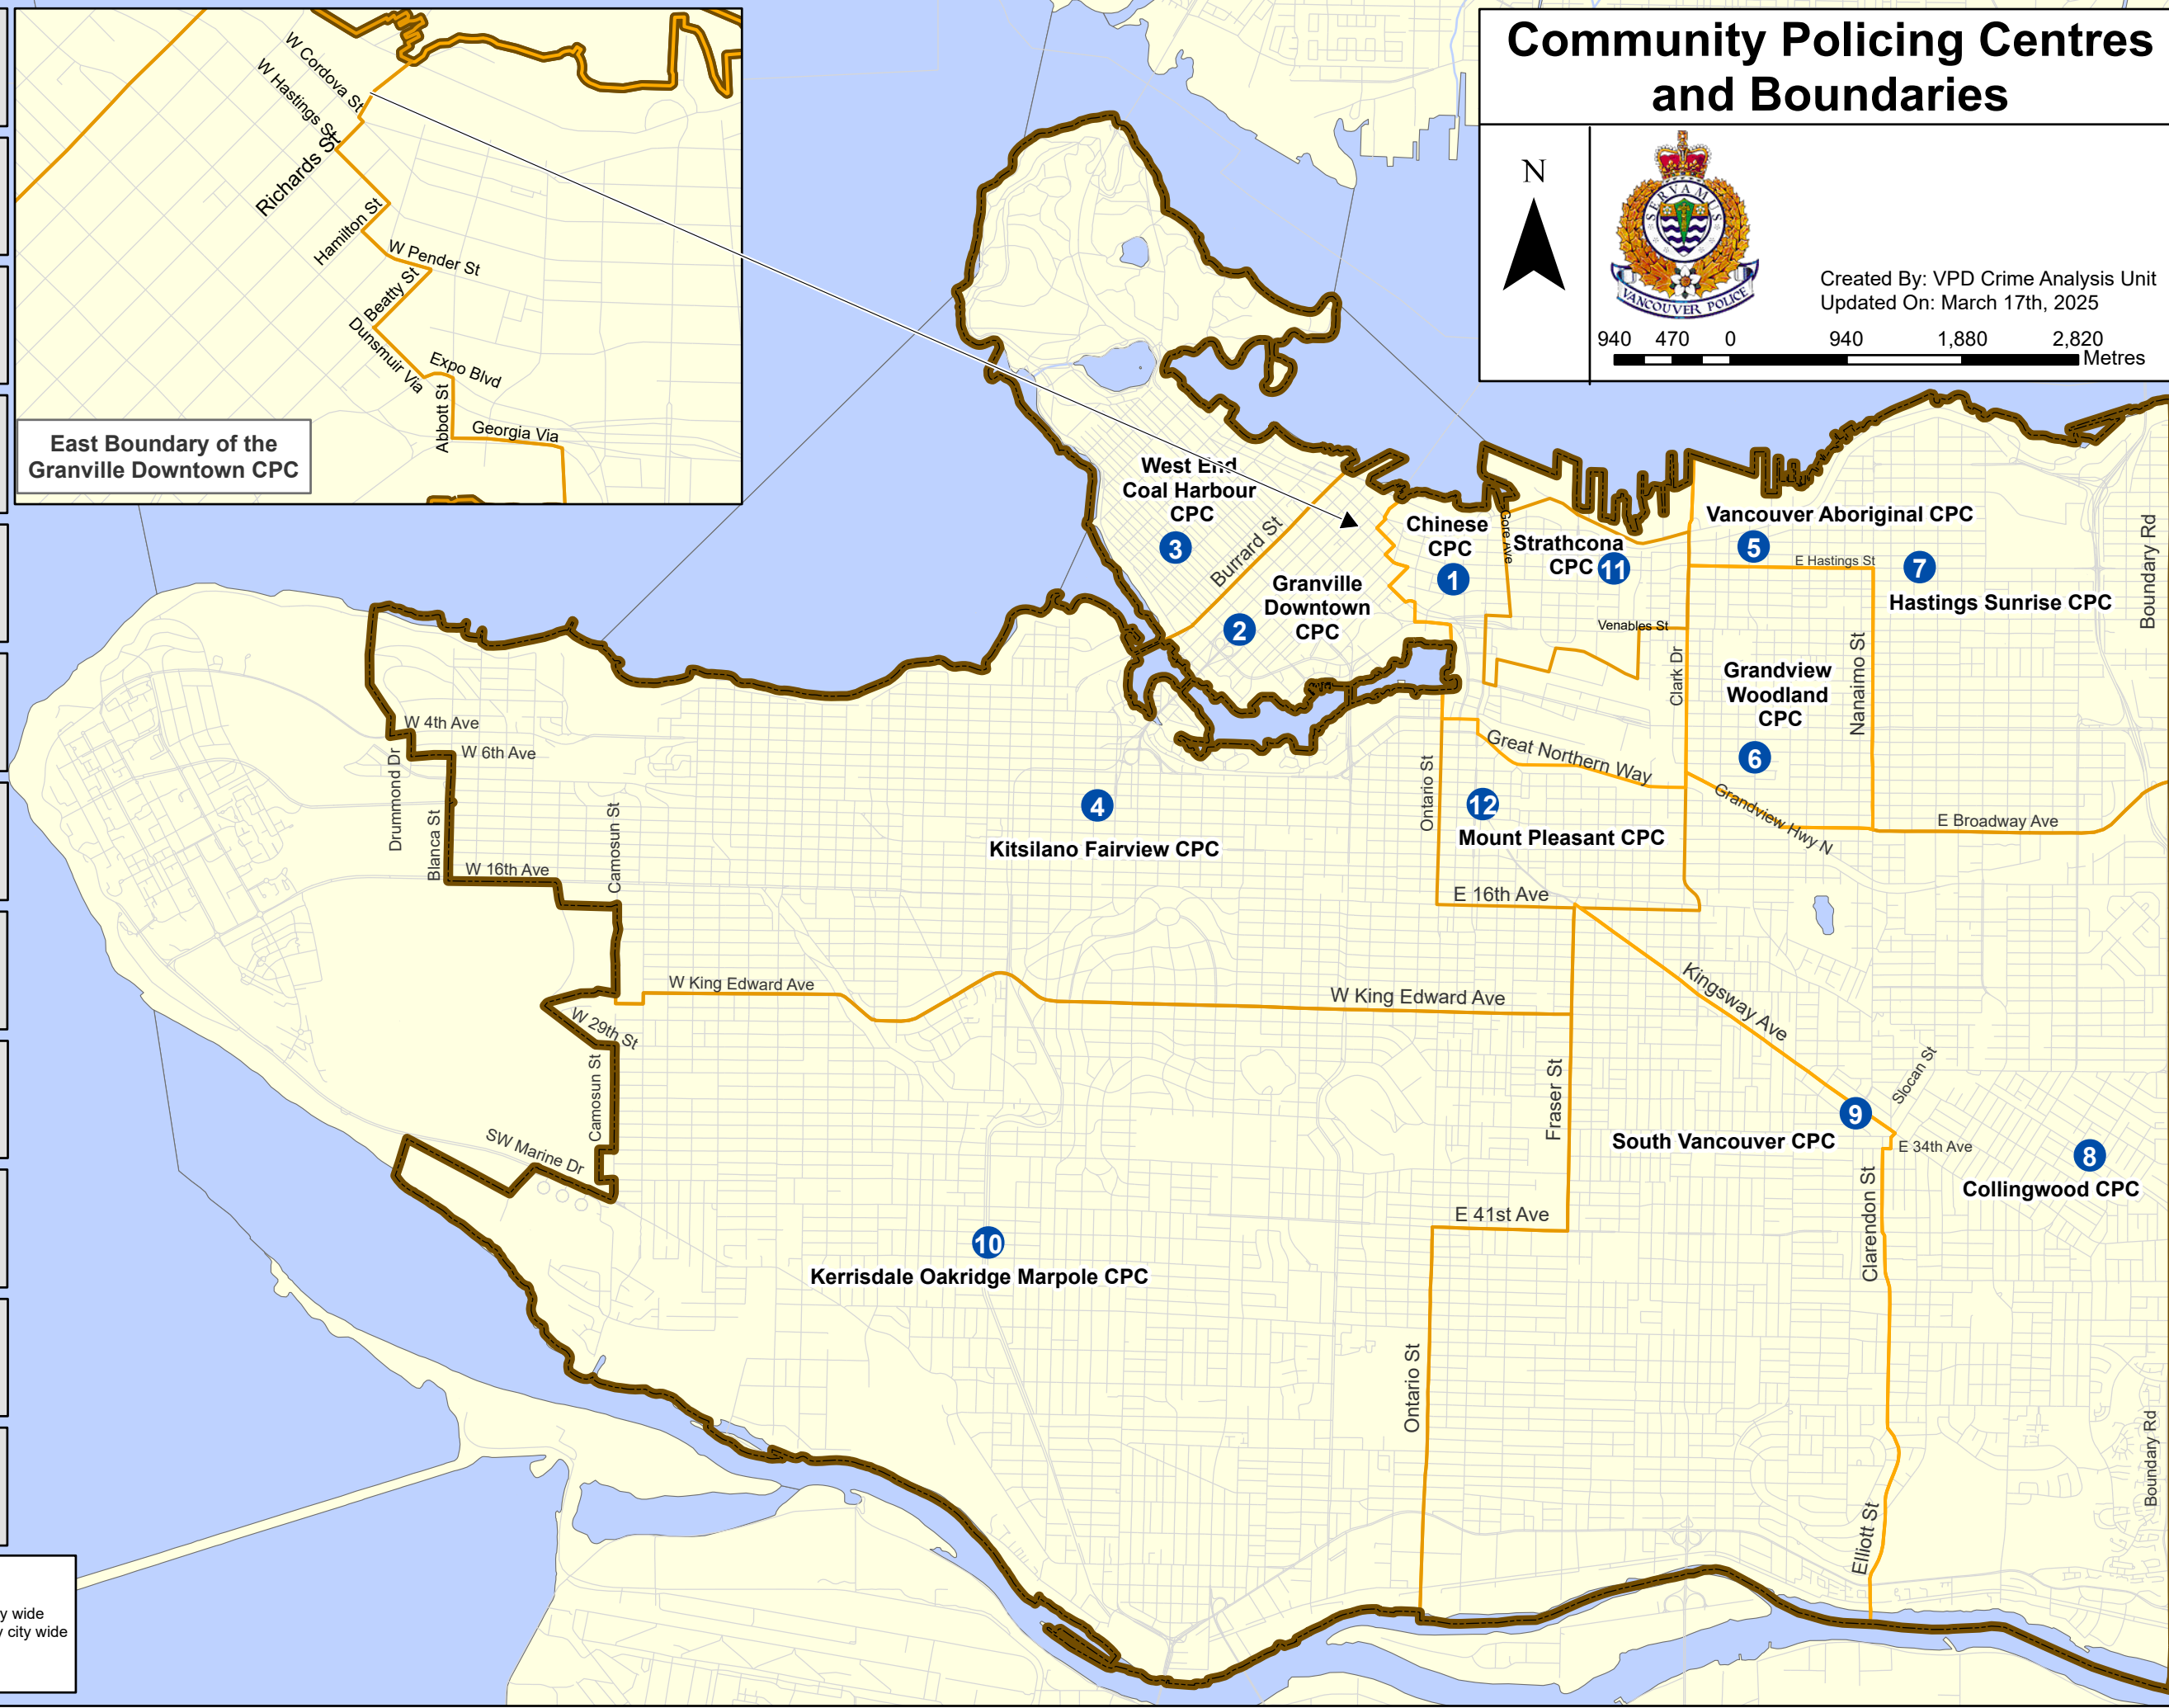

Community Policing Centres and Boundaries

Created By: VPD Crime Analysis Unit
 Updated On: March 17th, 2025

940 470 0 940 1,880 2,820 Metres

- 1 Chinese CPC**
 44 E Pender Street
 604-688-5030
info@chinesecpc.com
- 2 Granville Downtown CPC**
 1263 Granville Street
 604-717-2920
office@granvillecpc.ca
- 3 West End Coal Harbour CPC**
 1295 Davie Street
 604-717-2924
info@wehcpc.com
- 4 Kitsilano Fairview CPC**
 78 - 1687 West Broadway Avenue
 604-717-4023
kitsfaircpc@gmail.com
- 5 Vancouver Aboriginal CPC**
 1719 Franklin Street
 604-678-3790
coordinator@vacpc.org
- 6 Grandview Woodland CPC**
 1977 Commercial Drive
 604-717-2932
info@gwcpc.ca
- 7 Hastings Sunrise CPC**
 2620 East Hastings Street
 604-717-3584
info@hscpc.com
- 8 Collingwood CPC**
 5160 Joyce Street
 604-717-2935
info@collingwoodcpc.com
- 9 South Vancouver CPC**
 4830 Nanaimo Street
 604-717-2940
info@svcpc.com
- 10 Kerrisdale Oakridge Marpole CPC**
 6070 East Boulevard
 604-717-3434
info@komcpc.com
- 11 Strathcona CPC**
 872 East Hastings Street
 604-717-0622
info@strathconacpc.ca
- 12 Mount Pleasant CPC**
 76 Kingsway Avenue
 604-717-0684
Info@mpcpc.ca

CPC Boundaries

-  Chinese CPC boundary - Serving Chinese community city wide
-  Aboriginal CPC boundary - Serving Aboriginal community city wide
-  All other CPC Boundaries